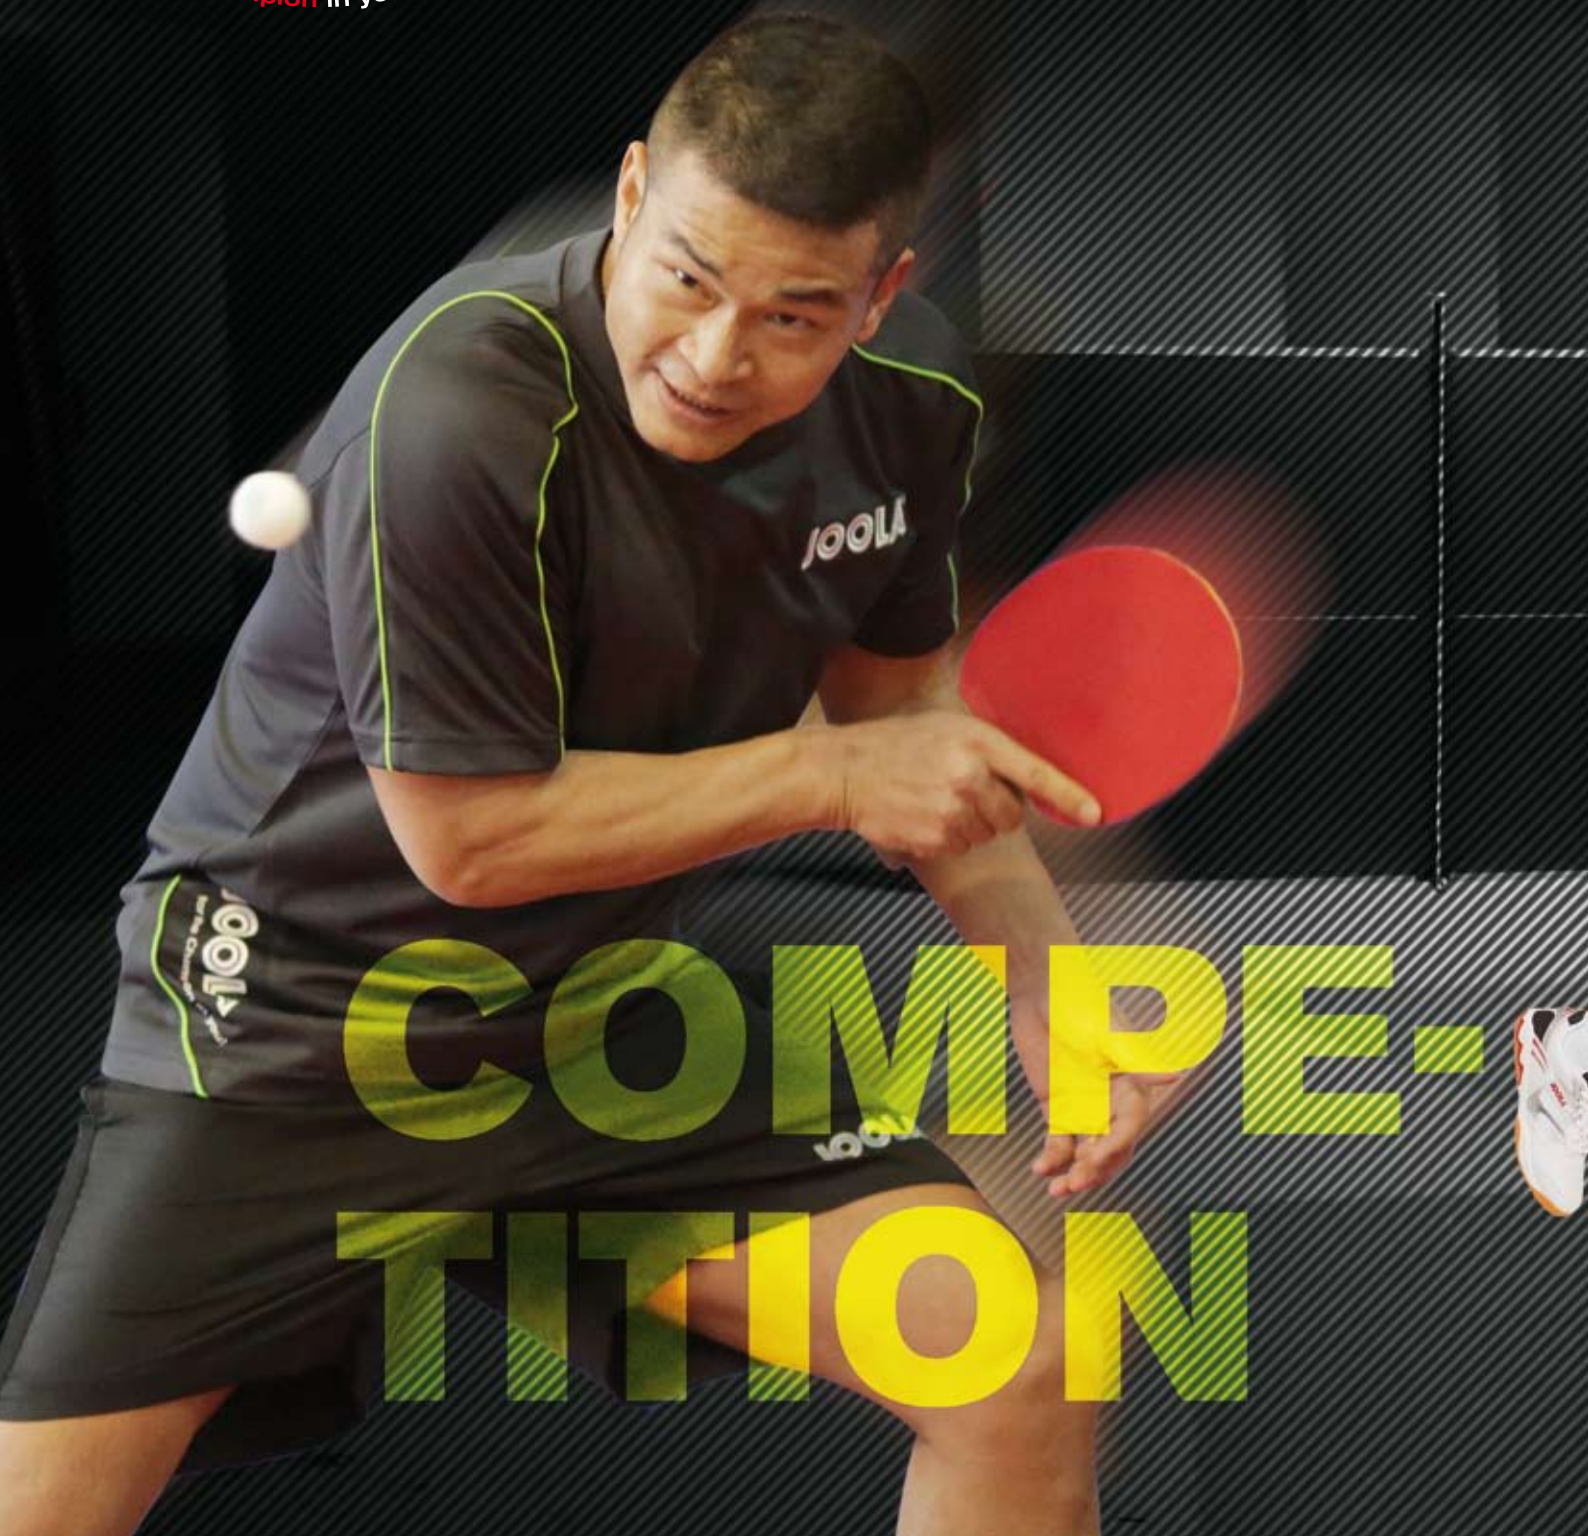

JOOLA®
for the *Champion* in you!

COMPE- TITION