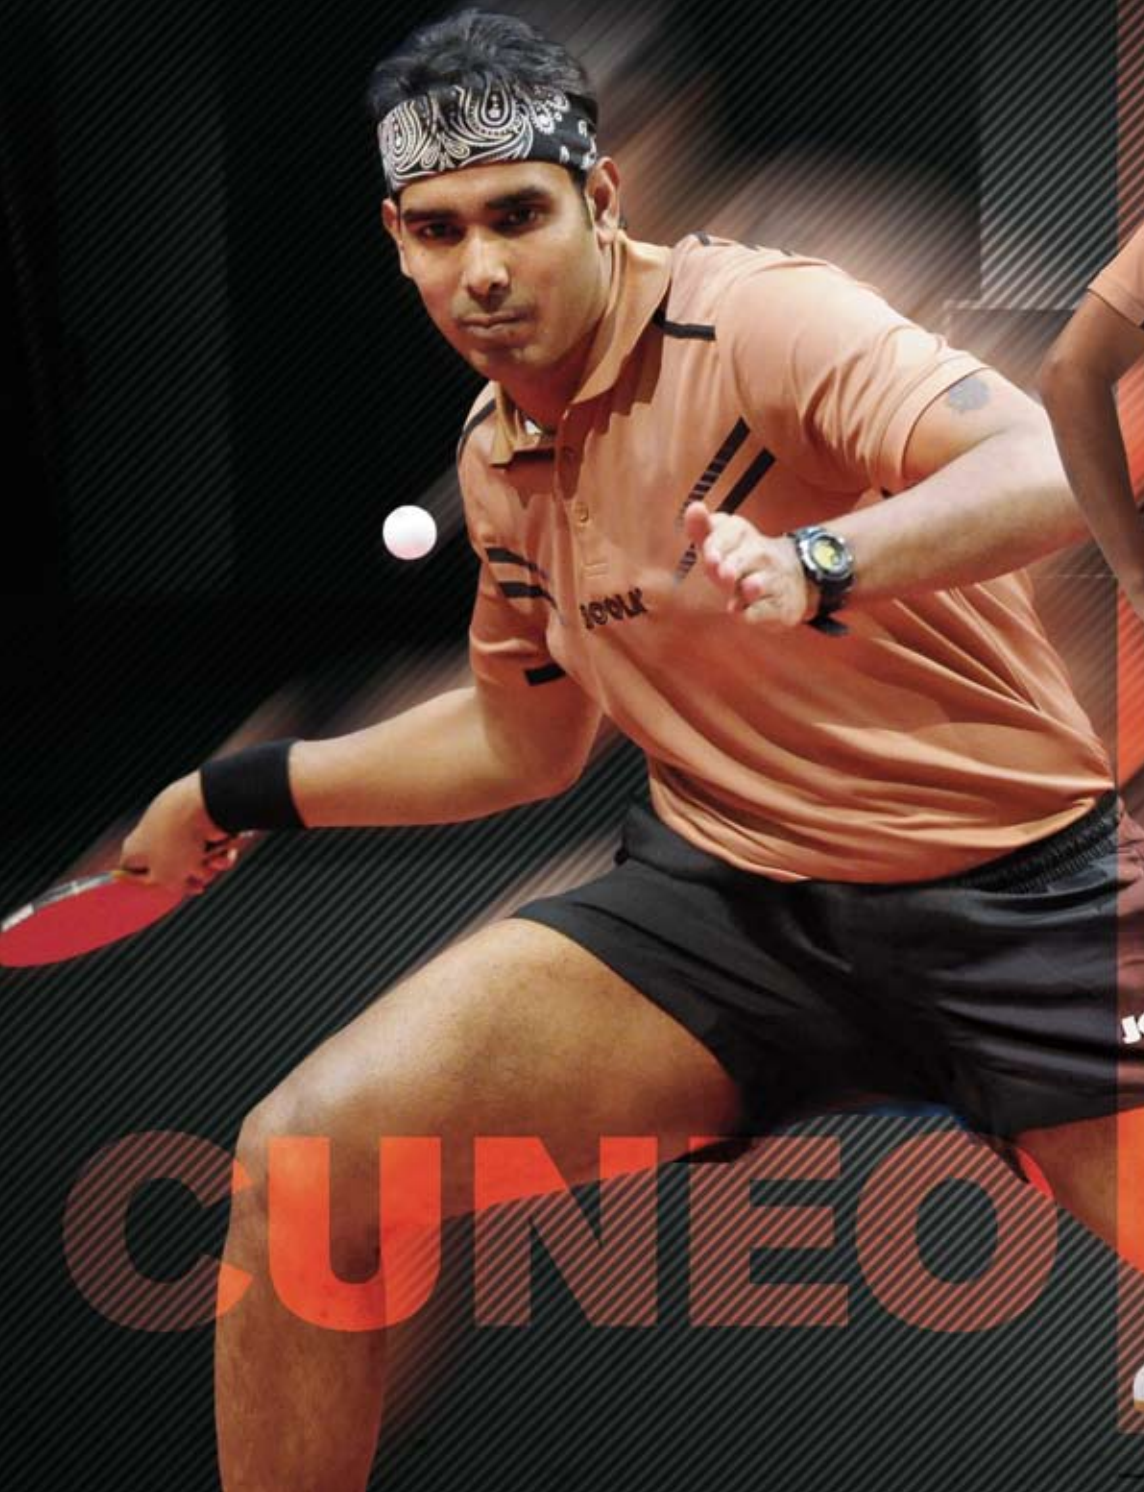

JOOLA®
for the *Champion* in you!

CUNEO